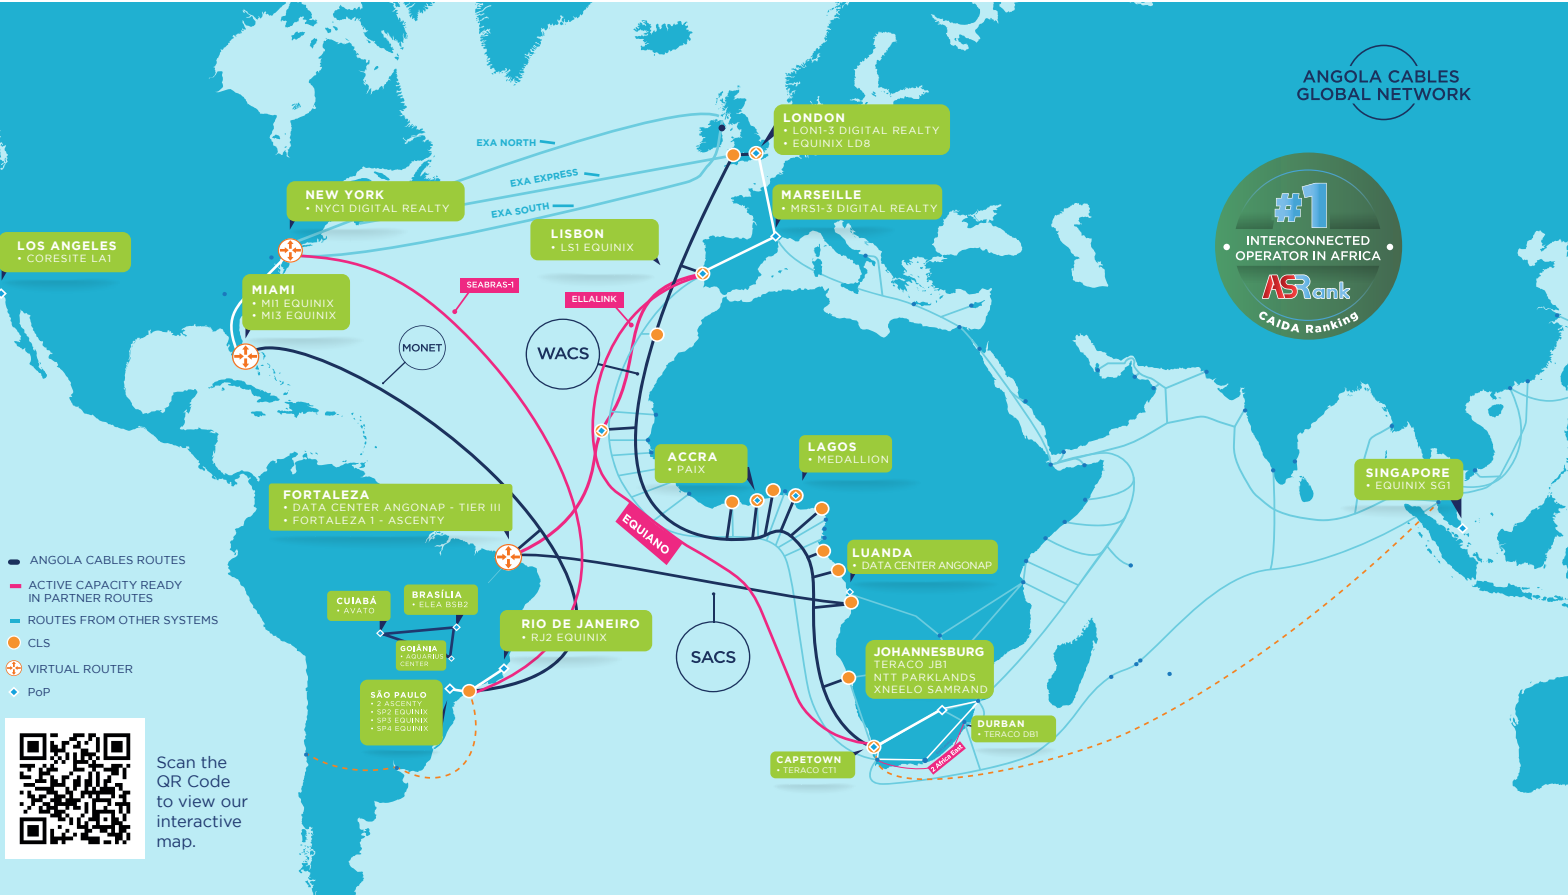

We provide innovative connectivity solutions

to the wholesale and corporate markets around the world. As a major global network operator, we offer a range of customisable digital solutions from IP Transit to Cloud Services for multiple industries including telco carriers, CDNs and OTTs to financial, oil and gas and other sectors.

WHY ANGOLA CABLES?

 <p>Offices in:</p> <ul style="list-style-type: none"> • Angola Brazil Nigeria • Portugal South Africa • USA 	 <p>Presence: + 20 countries</p>	 <p>+ 30 PoPs</p>	 <p>Across 4 continents</p>	 <p>Carrier Neutral</p>	 <p>Metropolitan network in Brazil, South Africa and Angola. Other regions available</p>
 <p>Access to +66 Data Centers in the Transatlantic Region</p>	 <p>-300 m² of colocation space</p>	 <p>2 Owned Data Centers AngoNAP Luanda (Angola) AngoNAP Fortaleza TIER III (Brazil)</p>	 <p>Shields2Africa Anti_DDoS Layer 7</p>	 <p>Clouds2Africa Integrating the cloud into our DNA, we offer access to our platform and connectivity with leading global cloud providers</p>	<p>PIX E ANGONIX</p> <p>Internet Exchange Point (AngoNIX and AngoPIX)</p>
 <p>Robust undersea cable infrastructure</p>	 <p>Extensive Layer 2 network in Africa, the Americas, Europe and Asia</p>	 <p>MPLS Network supported by SACS WACS Monet with alternate routings also available across other partner systems</p>	 <p>Full ring Atlantic Connectivity Africa Americas Europe</p>	 <p>3 Submarine cables: +30.000 kms</p>	

ATLANTIC ROUTES WITH IMPROVED NETWORK RESILIENCE FROM WEST TO EAST.

Scan the QR Code to view our interactive map.

GLOBAL DATA CENTER INTERCONNECTION (GDI) POP-2-POP DIRECT CONNECTION TO THE MAIN INTERNATIONAL DATA CENTERS